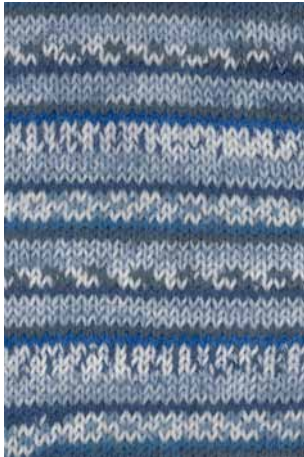

LANG
Y A R N S

130. JAWOLL SILK

superwash

PACK/BAG 1000g
KNL/BALL ca. 100g

MEN/M = ca. 500g
WOMEN/M = ca. 450g
10 YEARS = ca. 300g
SOCKS 36-46 = ca. 100g

55% SCHURWOLLE/NEW WOOL
25% POLYAMID/NYLON
20% SEIDE/SILK

N 2½-3½ 41
30

FEINWASCHMITTEL OHNE WEICHPÜLER VERWENDEN!
USE DETERGENT FOR FINE WASH WITHOUT SOFTENER!

100G CA. 420M
INCL. 10G BEILAUFGARN/REINFORCEMENT YARN

130.0020